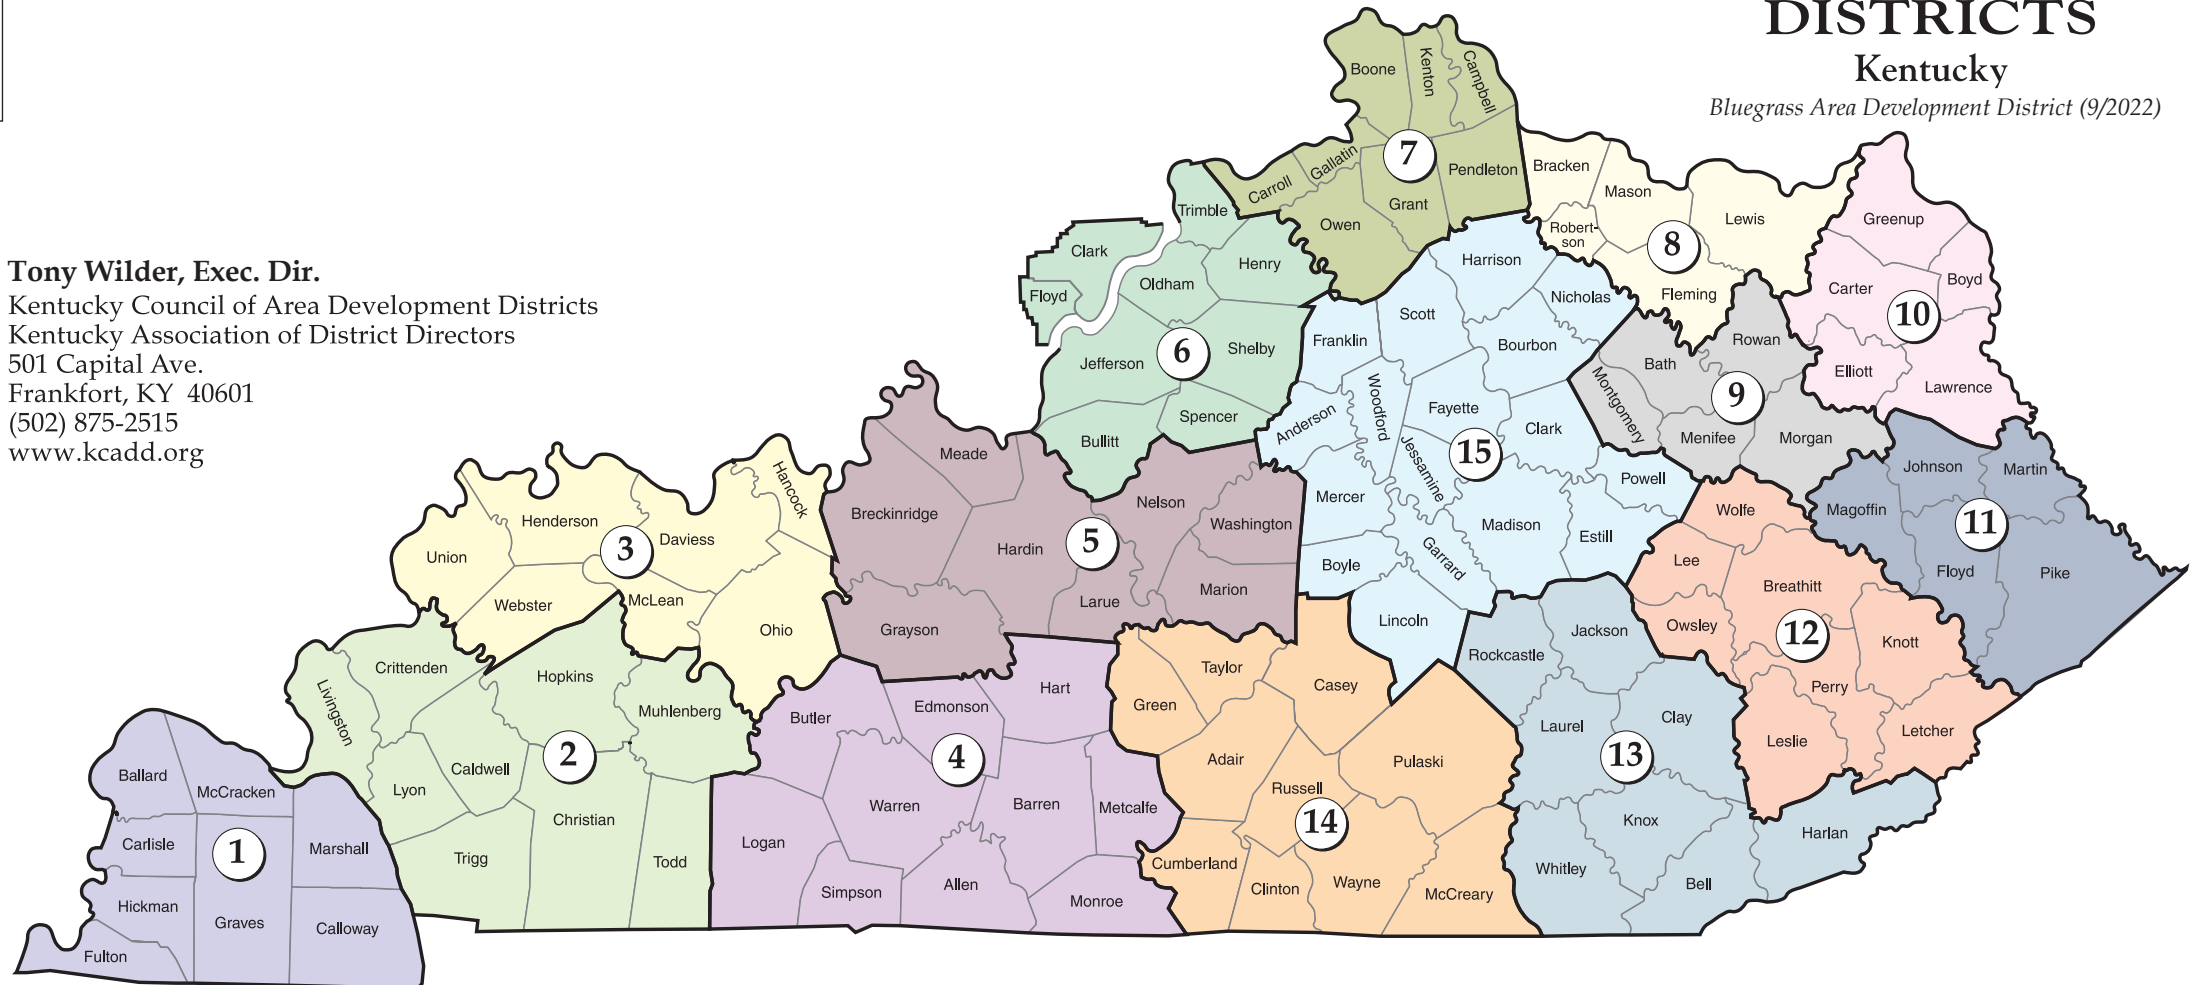

KENTUCKY'S AREA DEVELOPMENT DISTRICTS

Kentucky

Bluegrass Area Development District (9/2022)

Tony Wilder, Exec. Dir.
Kentucky Council of Area Development Districts
Kentucky Association of District Directors
501 Capital Ave.
Frankfort, KY 40601
(502) 875-2515
www.kcadd.org

① Purchase
Jeremy Buchanan, Exec. Dir.
1002 Medical Drive
P.O. Box 588
Mayfield, KY 42066
(270) 247-7171
www.purchaseadd.org

② Pennyryle
Jason Vincent, Exec. Dir.
300 Hammond Drive
Hopkinsville, KY 42240
(270) 886-9484
1-800-928-7233
www.peadd.org

③ Green River
Joanna Shake, Exec. Dir.
300 GRADD Way
Owensboro, KY 42301-0200
(270) 926-4433
1-800-928-9093
www.gradd.org

④ Barren River
Eric Sexton, Exec. Dir. 177
Graham Avenue Bowling
Green, KY 42101 (270)
781-2381
1-800-598-2381
www.bradd.org

⑤ Lincoln Trail
Daniel London, Exec. Dir.
613 College Street Road
P.O. Box 604
Elizabethtown, KY 42702-0604
(270) 769-2393
1-877-255-8233
www.ltadd.org

⑥ KIPDA
Jarrett Haley, Exec. Dir.
11520 Commonwealth Drive
Louisville, KY 40299
(502) 266-6084
1-888-737-3363
www.kipda.org

⑦ Northern Kentucky
Tara Johnson-Noem, Exec. Dir.
22 Spiral Drive
Florence, KY 41042
(859) 283-1885
www.nkadd.org

⑧ Buffalo Trace
Amy Kennedy, Exec. Dir.
201 Government Street, Ste 300
P.O. Box 460
Maysville, KY 41056
(606) 564-6894
1-800-998-4347
www.btadd.com

⑨ Gateway
Joshua Farrow, Exec. Dir.
110 Lake Park Drive
Morehead, KY 40351
(606) 780-0090
www.gwadd.org

⑩ FIVCO
Kelly Ward, Exec. Dir.
32 FIVCO Court
Grayson, KY 41143
(606) 929-1366
www.fivco.org

⑪ Big Sandy
Eric Ratliff, Exec. Dir.
110 Resource Court
Prestonsburg, KY 41653
(606) 886-2374
1-800-737-2723
www.bigsandy.org

⑫ Kentucky River
Michelle Allen, Exec. Dir.
941 North Main Street
Hazard, KY 41701
(606) 436-3158
1-888-875-3158
www.kradd.org

⑬ Cumberland Valley
Whitney Chesnut, Exec. Dir.
342 Old Whitley Road
P.O. Box 1740
London, KY 40743-1740
(606) 864-7391
1-800-795-7654
www.cvadd.org

⑭ Lake Cumberland
Waylon Wright, Exec. Dir.
P.O. Box 1570
Russell Springs, KY 42642
(270) 866-4200
1-800-264-7093
www.lcadd.org

⑮ Bluegrass
David Duttlinger, Exec. Dir.
699 Perimeter Drive
Lexington, KY 40517
(859) 269-8021
1-800-490-2002
www.bgadd.org